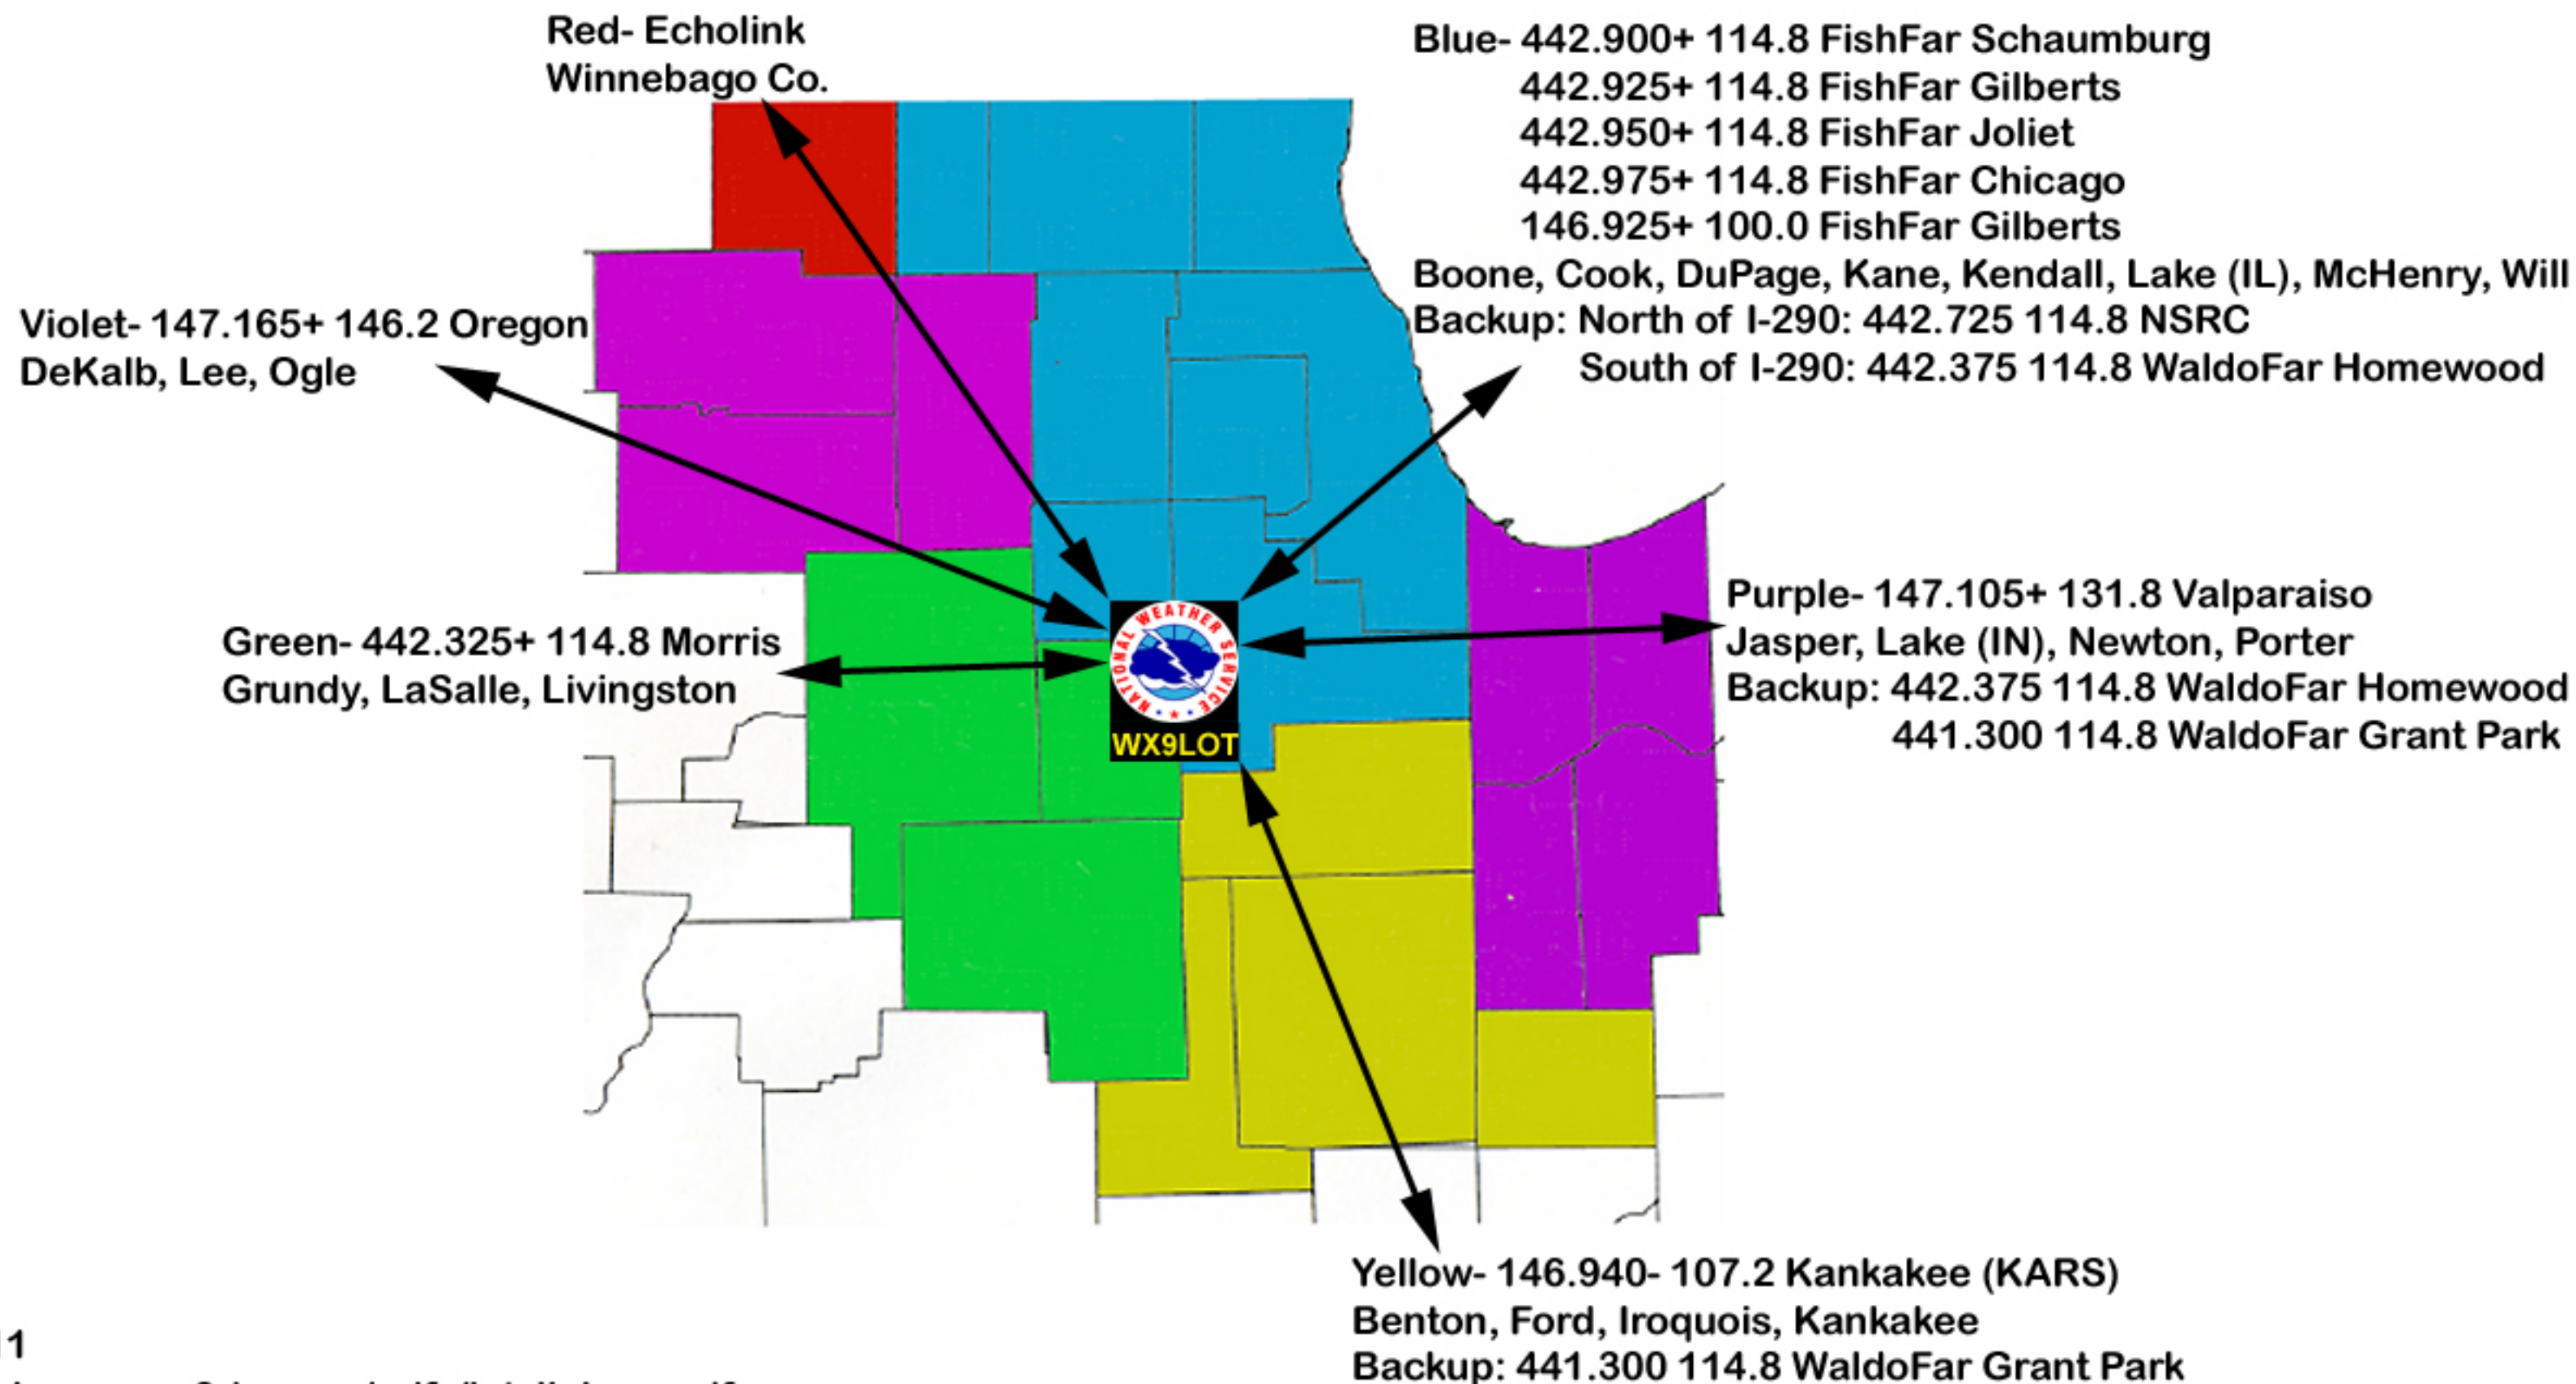

NWS LOT Chicago Severe Weather Liaison Repeater Plan

To find a local spotter net to call your reports into, please visit <http://chicagolandskywarn.org/radio.html>

02.2011

http://skywarn.w9dup.org/pdfs/lot_liaison.pdf

http://chicagolandskywarn.org/pdfs/lot_liaison.pdf