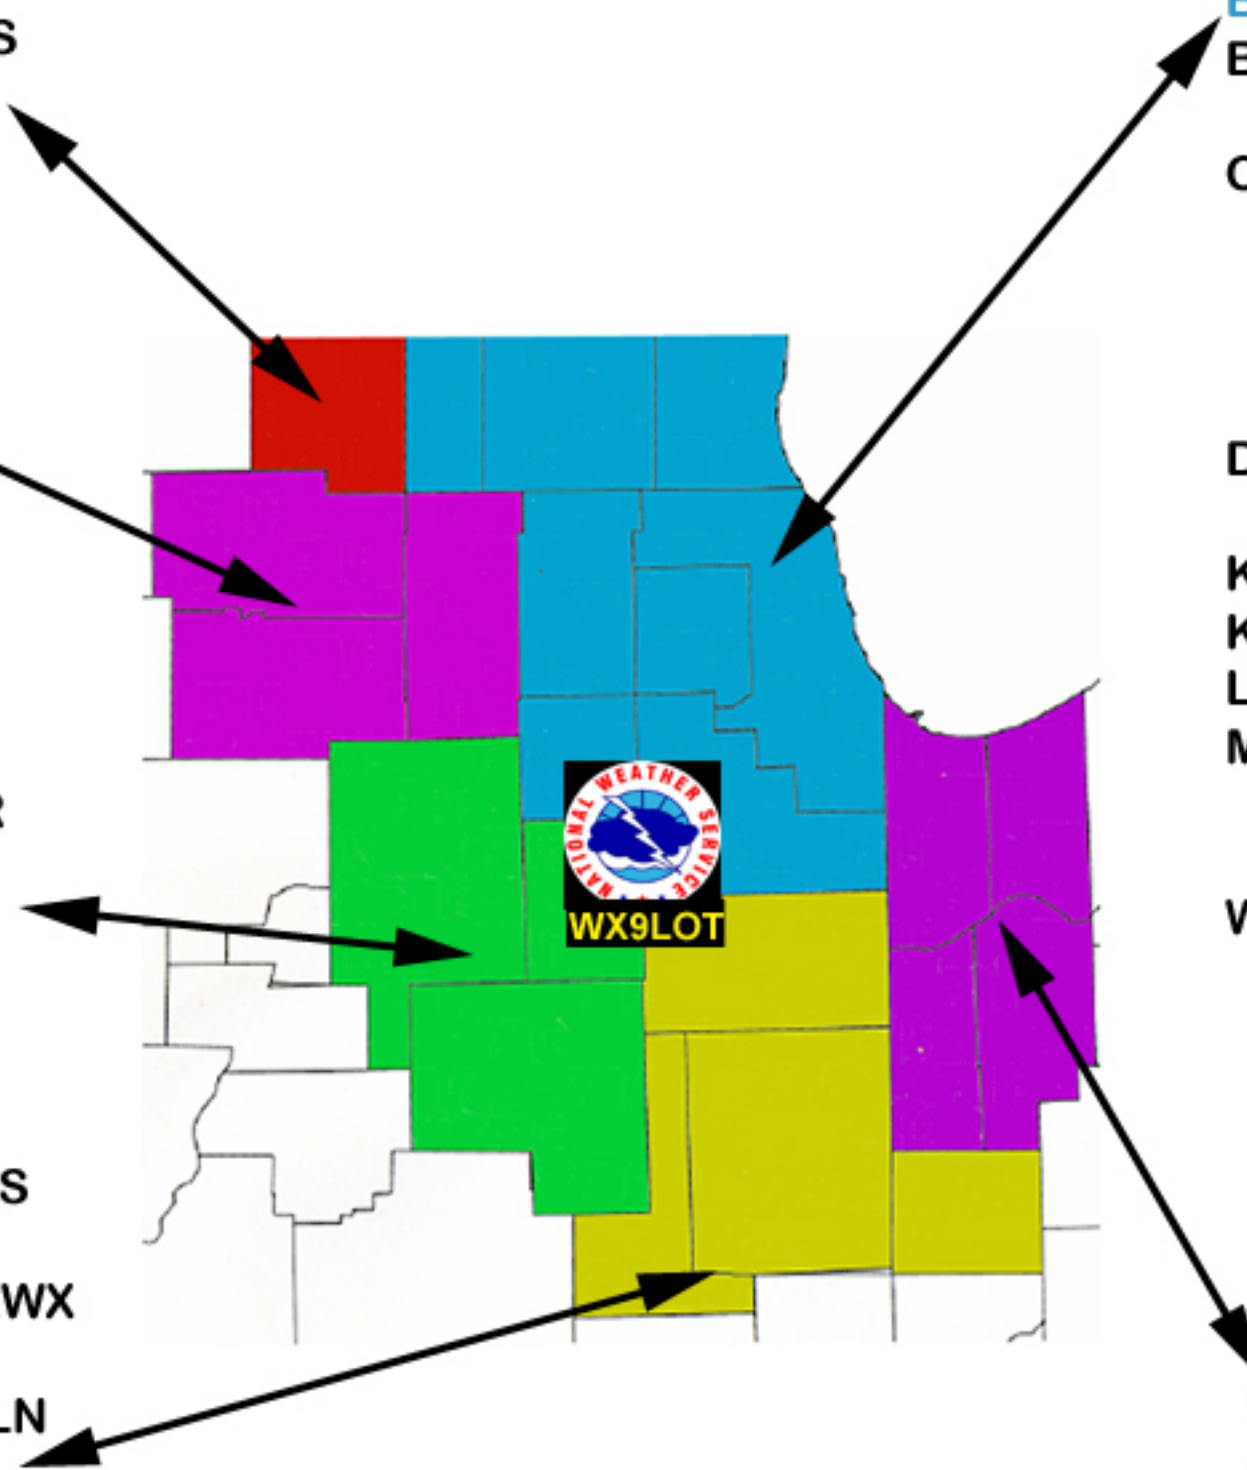

## Violet-

DeKalb: 146.730- 100.0 Malta WA9CJN  
Lee: 146.970- 82.5 Dixon N9JWI  
Ogle: 147.045+ 67.0 Oregon KB9DGB  
147.165+ 146.2 Oregon N9ECQ

## Yellow-

Benton: 145.330- 131.8 Rensselaer KC9HUS  
Ford: 146.850- 179.9 Paxton W9NKX  
Iroquois: 147.030+ 103.5 Crescent City W9RWX  
444.625+ 103.5 Watseka W9QKF  
Kankakee: 441.300+ 114.8 Grant Park WA9WLN  
146.940- 107.2 Kankakee W9AZ  
444.800+ 100.0 Kankakee W9AZ

## Blue-

Boone: 147.135+ 100.0 Boone K9ORU  
442.825+ 114.8 Boone K9KUX  
Cook: 442.725+ 114.8 Chicago NS9RC  
146.760- 107.2 Chicago WA9ORC  
146.640- 107.2 Blue Island W9SRC  
146.805- 107.2 Hazel Crest WD9HSY  
442.375+ 114.8 Homewood WA9WLN  
DuPage: 145.430- 107.2 Downers Grove W9DUP  
442.550+ 114.8 Downers Grove W9DUP  
Kane: 145.470- 107.2 Geneva KC9OEM  
Kendall: 147.375+ 103.5 Yorkville N9FNS  
Lake (IL): 147.180+ 127.3 Libertyville W9FUL  
McHenry: 146.835- 91.5 Wookstock K9ESV  
145.410- 107.2 McHenry KB9I  
146.655- 107.2 Crystal Lake KB9WGV  
Will: 147.330+ 107.2 Bolingbrook W9BBK  
146.820- 107.2 Joliet W9OFR

## Purple-

Jasper: 145.330- 131.8 Rensselaer KC9HUS  
Lake: (IN) 146.700- 82.5 Merrillville W9LJ  
442.075+ 131.8 Merrillville W9LJ  
Newton: 145.330- 131.8 Rensselaer KC9HUS  
Porter: 147.105+ 131.8 Valparaiso KB9KRI